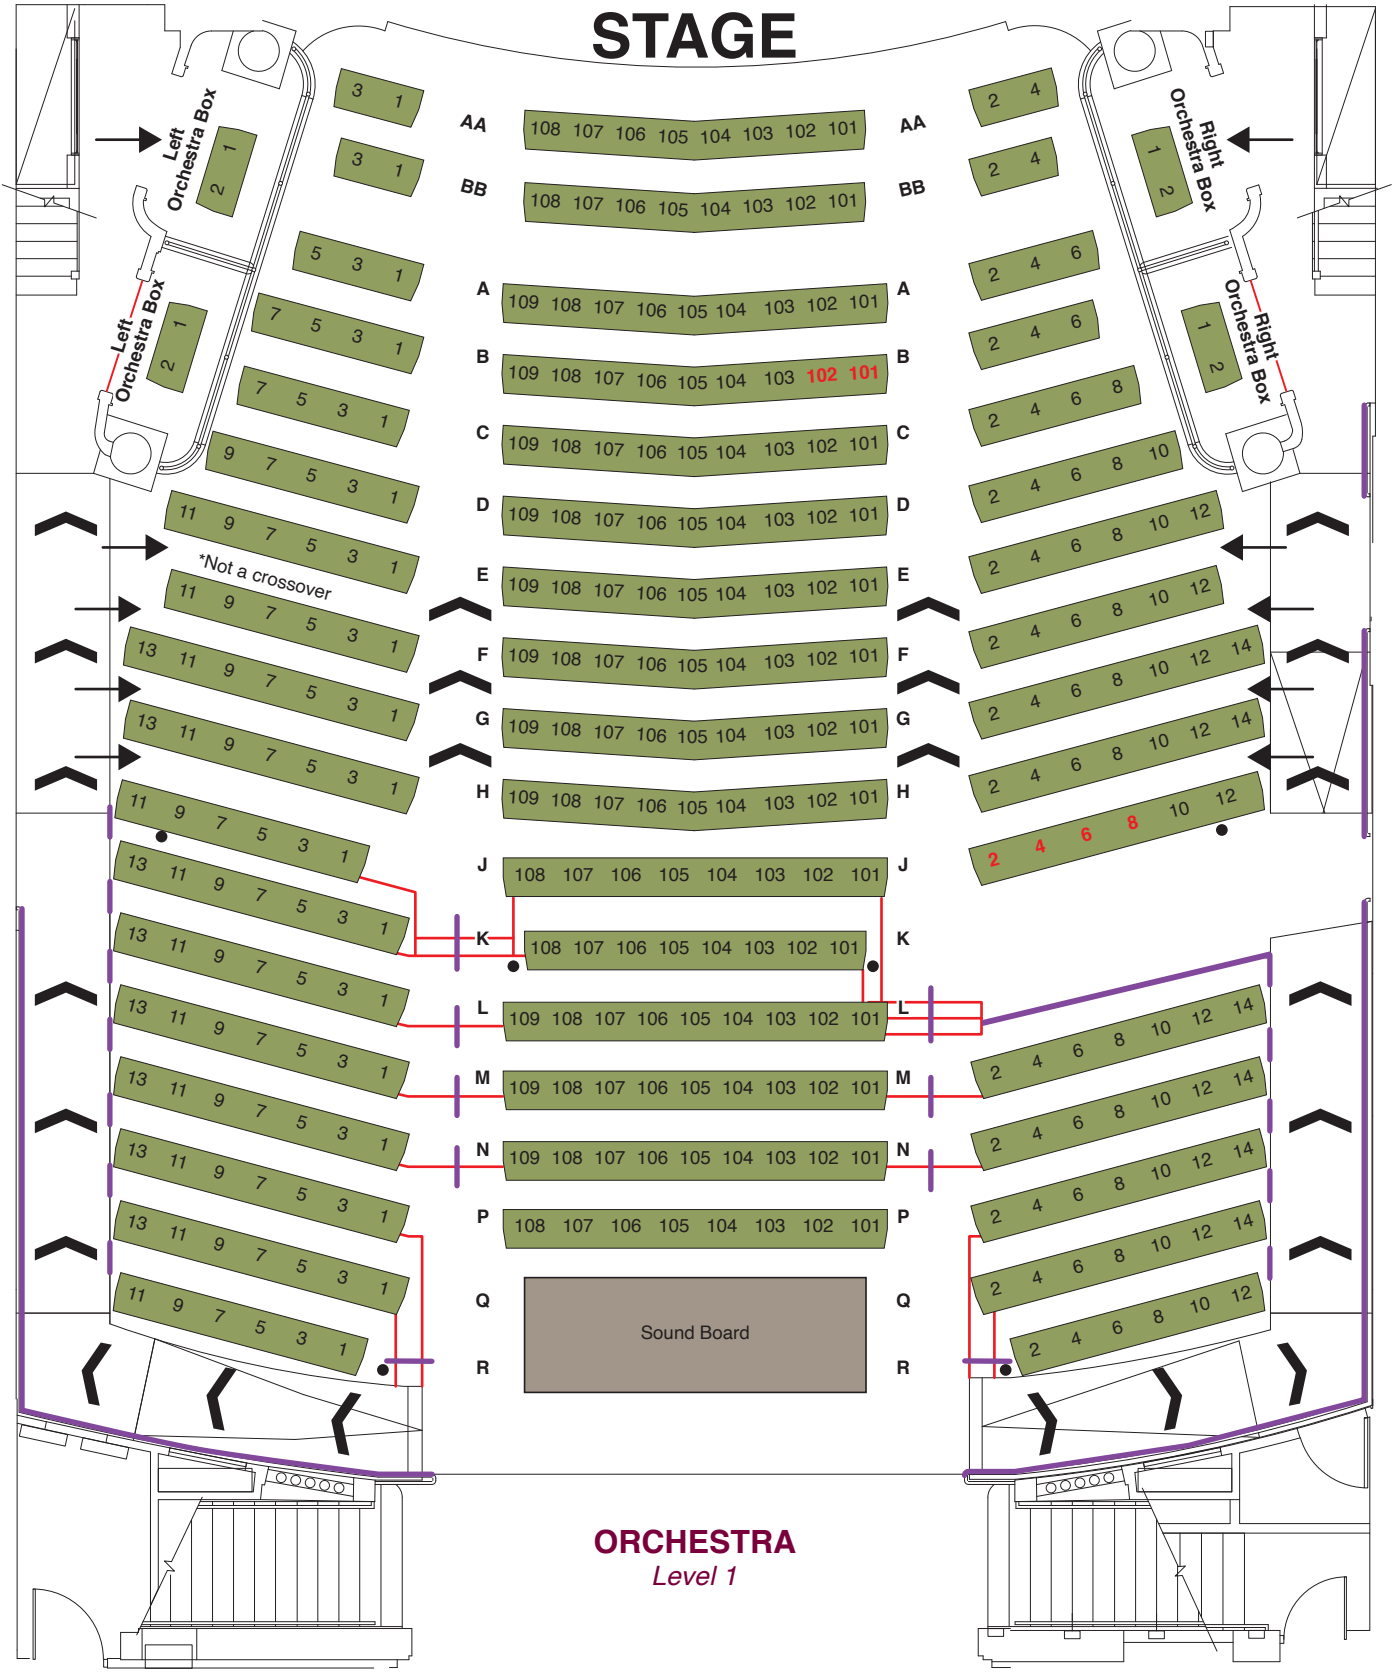

STAGE

 Flat Access
 Rail
 Step
 Ramp
 Pillar
 All seats are staggered for better viewing
Accessible seats are marked with red numbers

ORCHESTRA Level 1